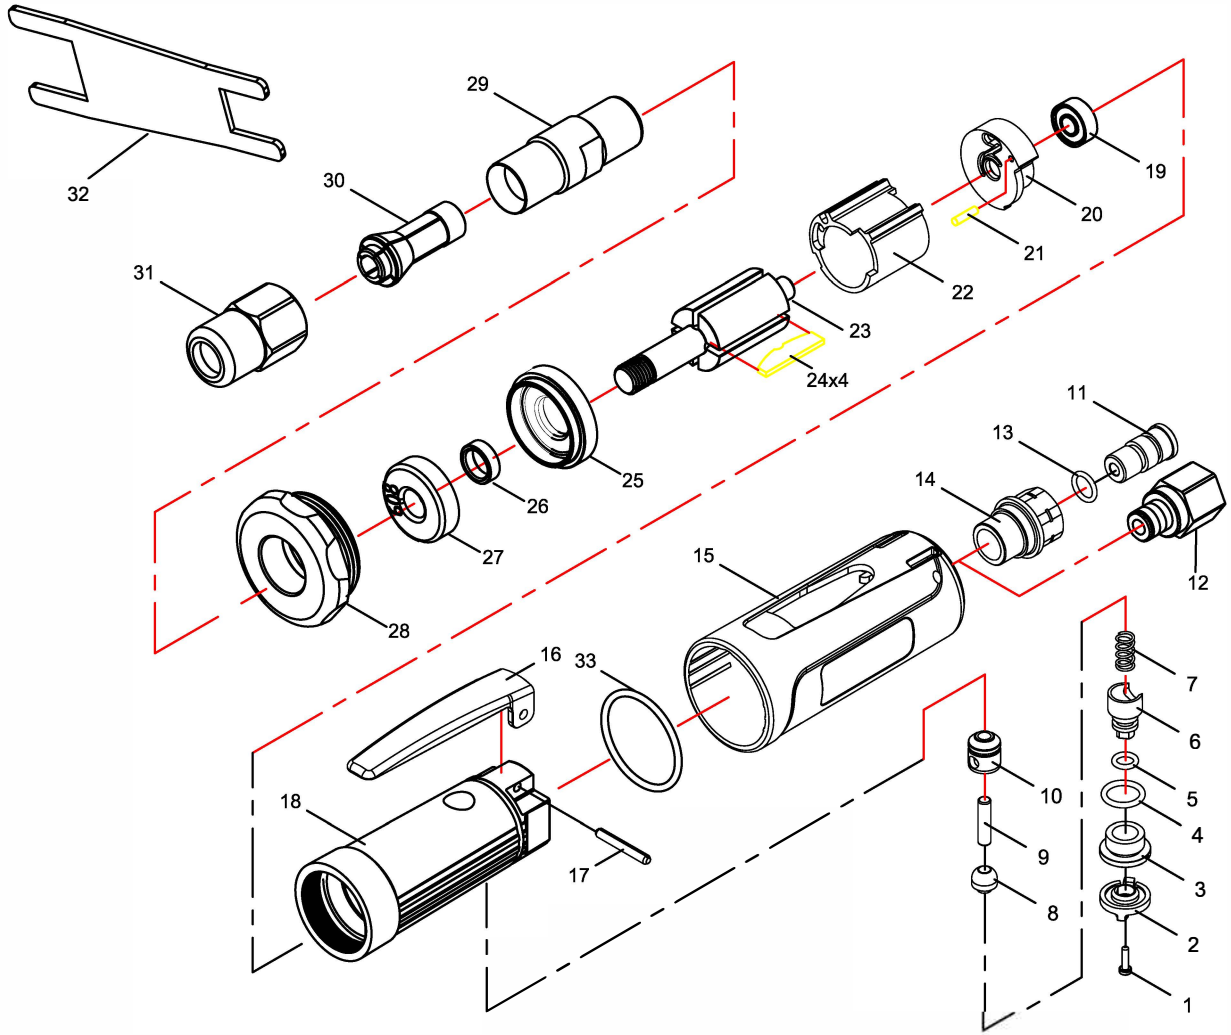

OS-8714 GAV HAVALI KALIPÇI TAŞLAMA

INDEX NO.	PARTS NO.	DESCRIPTION	Q'TY	INDEX NO.	PARTS NO.	DESCRIPTION	Q'TY
01	861401C	SCREW	1	25	871409	FRONT END PLATE	1
02	861402C	REGULATOR KNOB	1	26	872413	SPACER	1
03	861441C	NUT	1	27	B608ZZ	BALL BEARING	1
04	861442C	O-RING	1	28	871410	FRONT NUT	1
05	861443C	O-RING	1	29	872411	COLLET BODY	1
06	861444C	REGULATOR	1	30	308024	1/4" COLLET (6mm)	1
07	861403C	THROTTLE VALVE SPRING	1	31	872412	COLLET NUT	1
08	861404	VALVE	1	32	872429	COLLET WRENCH	2
09	861405C	VALVE STEM	1	33	861448C	O-RING	1
10	861406C	VALVE BUSHING	1				
11	861407C	AIR INLET BUSHING	1				
12	861407	AIR INLET	1				
13	861445C	O-RING	1				
14	861446C	AIR INLET	1				
15	861410C	COMPOSIT HOUSING	1				
16	861408C	THROTTLE LEVER	1				
17	861409C	SPRING PIN	1				
18	861410CA	HANDLE	1				
19	B696ZZ	BALL BEARING	1				
20	861412	REAR END PLATE	1				
21	SP2520	SPRING PIN	1				
22	861416	CYLINDER	1				
23	861414	ROTOR	1				
24	861415	ROTOR BLADE	4				